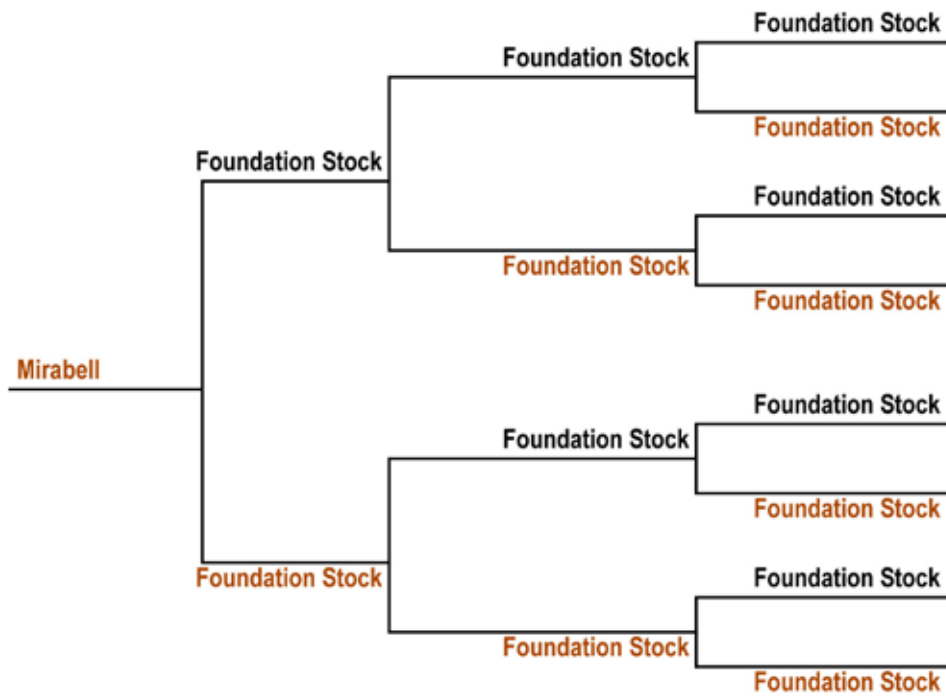

EL BRIO VANNER

Mirabell

© Mark J. Barrett

elbriovanner@comcast.net

www.gypsyvanner.com

610-486-6150

Mirabell is a beautiful black and white 14.2hh imported mare. She has a wonderful temperament, correct conformation, and a massive amount of feathering with a thick, long mane and tail. Mirabell was purchased for her conformation, color and temperament- all of which compliment our stallion, Charlie. And compliment him she does. Acacia, her 2005 filly, was the spokes-horse for the Gypsy Vanner Horse Society at the Massachusetts Equine Affair. All of her babies are correct in conformation, color and size with incredible movement. Mirabell has been featured on the cover of the Equine Journal and several calendars.

Mirabell is in foal to Charlie, and due May 2011

DOB: 1998
Height: 14.2 hh
Color: Piebald
Registration Number: GV00161F

BLOODLINES

PRODUCE OF DAM

Mirabell's foals have excelled in many disciplines.

-Renwood, her first foal in the US is now a therapy horse, and performs for several different facilities.